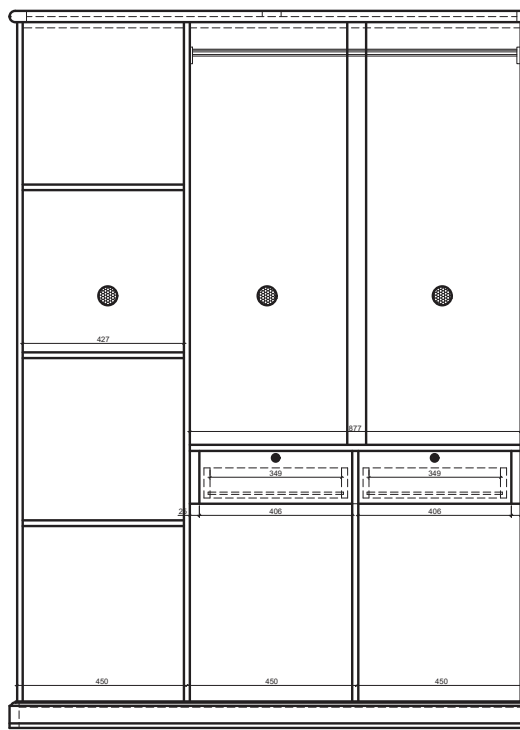

MURANO

CAIRO

DFL-WDR-115 Mahogany & Teak Veneered Engineered wood
540X565X1900 (Mirror) mm

DFL-WDR-118 Mahogany & Teak Veneered Engineered wood
910X565X1900, 1390X565X1900 (Mirror), 1840X565X1900 mm

2 DOOR INNER VIEW