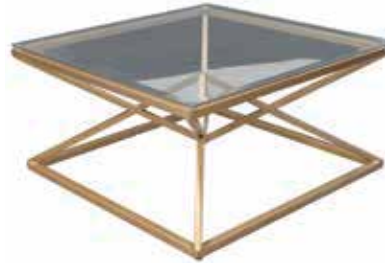

KIMBERLY

DFL-CRT-113
MS with Glass
800X800X450 mm